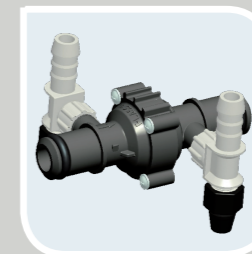

Turkey Poults Feeder Pan

Improve performance by replacing outdated feed pans.

The revolutionary design of the Plasson Feed Pan has proven results for achieving better feed conversion and heavier weights.

Easily attaches to most feed systems.

Grill-less pan design allows easy access.

New feed regulator design increases flood feeding.

Retaining lip improves feed efficiency.

Adjustable feed regulator provides optimum feed levels for every turkey breed.

10 cm. Slope Regulator

The cost effective solution for sloping houses – Now also in 10cm. pressure break version.

No need for a bypass during flushing.

No need for adjustment over the brood period.

Sealing Plug for Mid Line Pressure Regulator