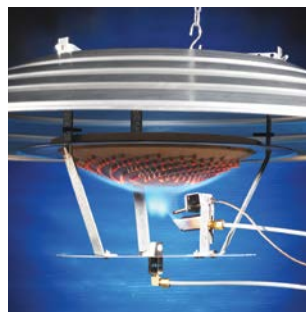

Heating

Increase heating efficiency and save labor with Chore-Time.

Chore-Time's Brooders and Heaters provide a reliable, low-maintenance source of heat for young birds as well as for use during cool times.