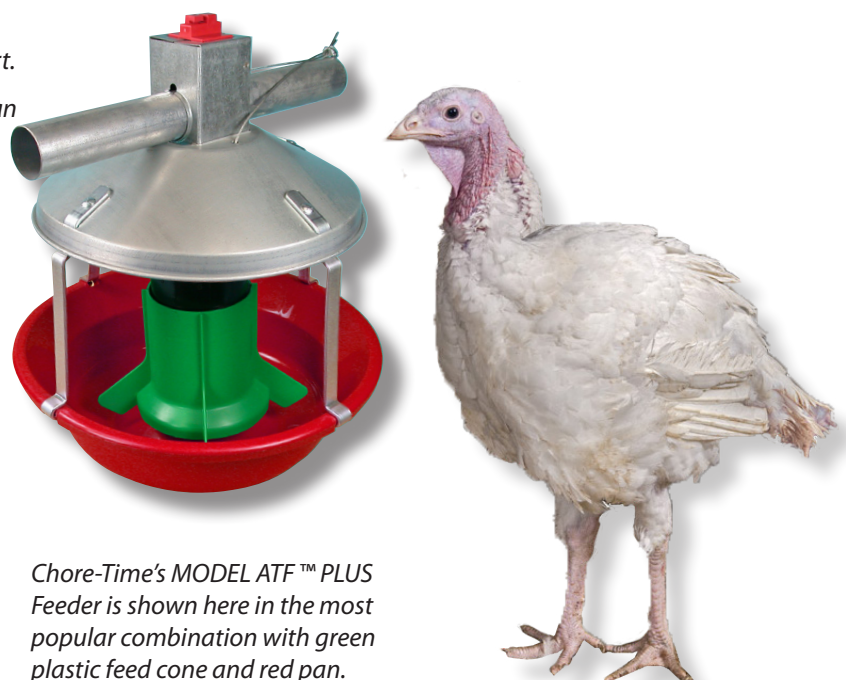

## Proven Reliability PLUS Added Strength and Size for Today's Bigger Birds

Let's grow together®

Chore-Time's MODEL ATF™ PLUS Feeder retains all the reliability, ruggedness, and quality that the industry has come to appreciate about Chore-Time's famous MODEL ATF™ Feeder, PLUS even greater benefits for you:

- Proven durability for use with turkeys of 45 pounds (20.4 kg) and up.
- Better feed conversion – wide feed saver lip and feed saver ring help retain feed in pan, while larger pan-to-shield opening encourages birds to keep their heads in the feeder for less feed spillage.
- Save labor when flooding pans or lowering feed levels with Chore-Time's time-tested central winching system.
- Better feed flow for today's high-fat feeds is provided by the combination of Chore-Time's large-diameter, welded-seam tube and easy-to-clean plastic pan.

(A) Tube is two inches (51 mm) higher – big turkeys walk under the feeder line more easily.

(B) Turkey tough connection from shield to pan support.

(C) Two inches (51 mm) more eating space between pan and shield means birds have easier access to feed and waste less.

(D) Heavy-duty feeder includes thicker pan supports that lock the feed pan in place.

Chore-Time's MODEL ATF™ PLUS Feeder is shown here in the most popular combination with green plastic feed cone and red pan.