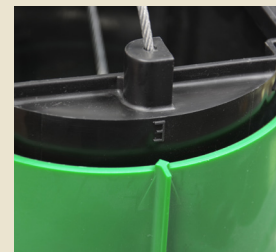

Let's grow together®

www.choretime.com

Chore-Time is a division of CTB, Inc.
A Berkshire Hathaway Company

Find your authorized independent distributor at choretime.com/distributor

Chore-Time
Milford, Indiana USA
info@choretime.com

Chore-Time Europe Sp. z o.o.
Strykowo, Poland
info@choretime.pl

Chore-Time Europe B.V.
Panningen, Netherlands
info@choretime.nl

Volito B.V.
Veenendaal, Netherlands
ctgcs@choretime.com