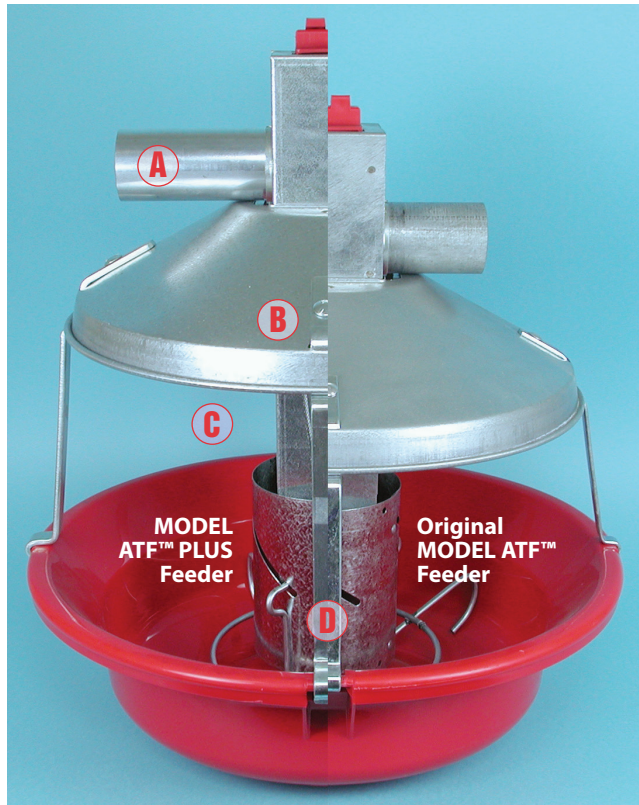

MODEL ATF™ PLUS Feeder

Proven Reliability PLUS Added Strength and Size for Today's Bigger Birds

Let's grow together®

Chore-Time's MODEL ATF™ PLUS Feeder retains all the reliability, ruggedness, and quality that the industry has come to appreciate about Chore-Time's famous MODEL ATF™ Feeder, PLUS even greater benefits for you:

- Proven durability for use with turkeys of 45 pounds (20.4 kg) and up.
- Better feed conversion – wide feed saver lip and feed saver ring help retain feed in pan, while larger pan-to-shield opening encourages birds to keep their heads in the feeder for less feed spillage.
- Save labor when flooding pans or lowering feed levels with Chore-Time's time-tested central winching system.
- Better feed flow for today's high-fat feeds is provided by the combination of Chore-Time's large-diameter, welded-seam tube and easy-to-clean plastic pan.

(A) Tube is two inches (51 mm) higher – big turkeys walk under the feeder line more easily.

(B) Turkey tough connection from shield to pan support.

(C) Two inches (51 mm) more eating space between pan and shield means birds have easier access to feed and waste less.

(D) Heavy-duty feeder includes thicker pan supports that lock the feed pan in place.