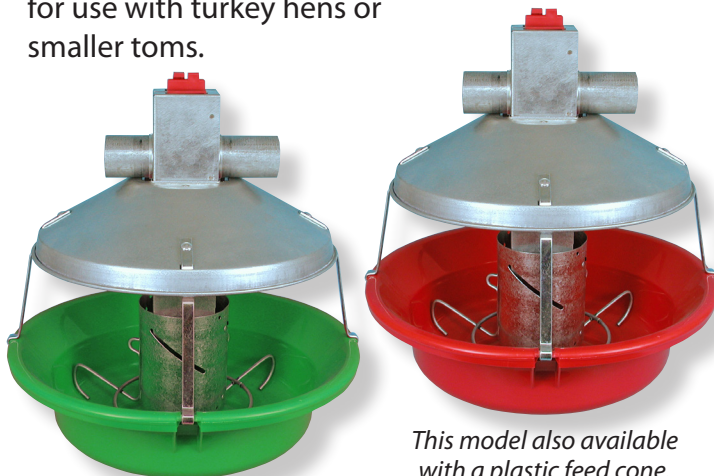

- Proven durability for use with turkeys of 45 pounds (20.4 kg) and up.
- Better feed conversion – wide feed saver lip and feed saver ring help retain feed in pan, while larger pan-to-shield opening encourages birds to keep their heads in the feeder for less feed spillage.
- Save labor when flooding pans or lowering feed levels with Chore-Time's time-tested central winching system.
- Better feed flow for today's high-fat feeds is provided by the combination of Chore-Time's large-diameter, welded-seam tube and easy-to-clean plastic pan.

## MODEL ATF™ Feeder Combinations

		Metal Cone	Green Plastic Cone
<b>MODEL ATF™ PLUS Feeder</b>	Red pan	X	X
	Green pan	X	X
<b>Original MODEL ATF™ Feeder</b>	Red pan	X	X
	Green pan	X	X

Chore-Time's MODEL ATF™ PLUS Feeder

Chore-Time's MODEL ATF™ PLUS Feeder is available in a variety of configurations:

- Chore-Time's MODEL ATF™ PLUS Feeders feature more head room for larger turkeys and are available in the configurations shown here.

- Chore-Time also has the original MODEL ATF™ Feeder – the shorter "original" feeder is ideal for use with turkey hens or smaller toms.

This model also available with a plastic feed cone.